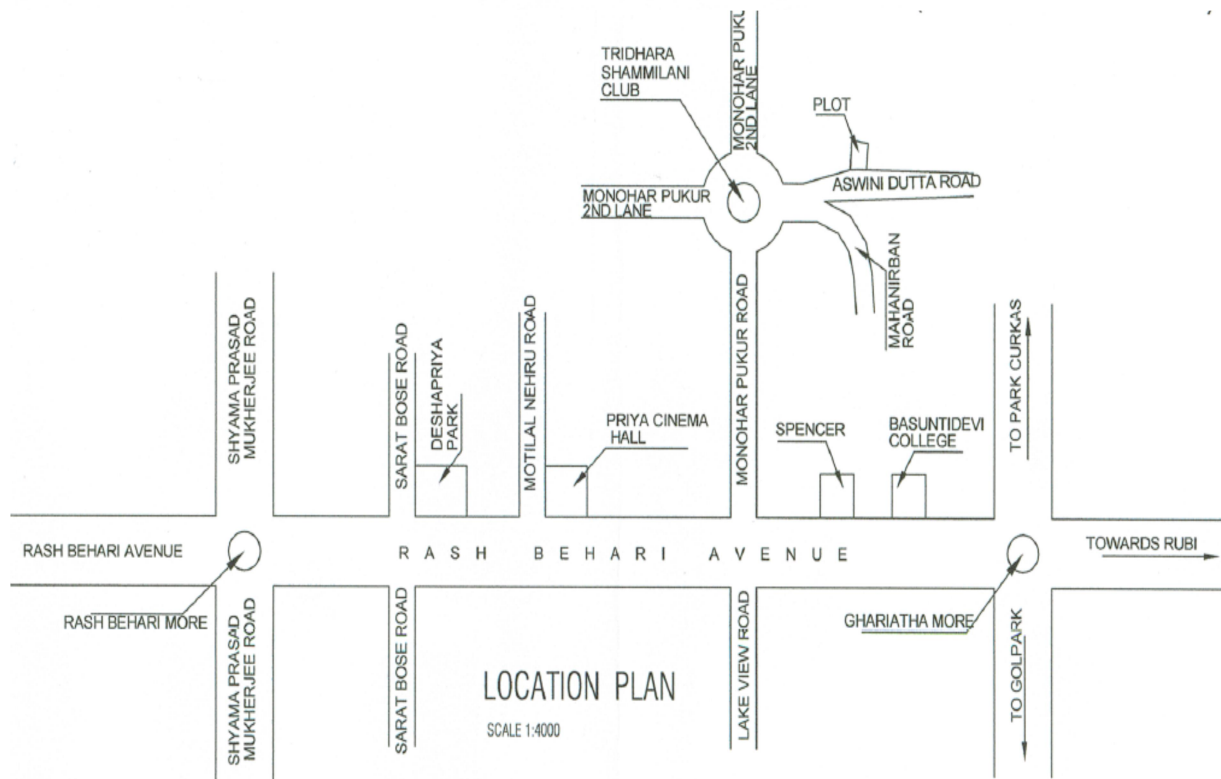

M/s. Narayan Saha

Realtor & Developers

140/1/77, Netaji Subhas Chandra Bose Road, 4/10 & 4/12, Azadgarh, Kolkata - 700 040

E Mail : sbapi13@rediffmail.com

Mobile No.-09331042742

Location Map with Latitude and Longitude for the Project named **RAJ VIRAJ ELLITE** at Premises No. 3, Aswini Dutta Road, under Ward No. 85 of Borough - 8 of KMC, Kolkata - 700029, WB, India, WB, India:

Latitude: 22.520114198201664

Longitude: 88.35624302883535

M/s NARAYAN SAHA

Narayan Saha
Proprietor

Date: 16-02-2026