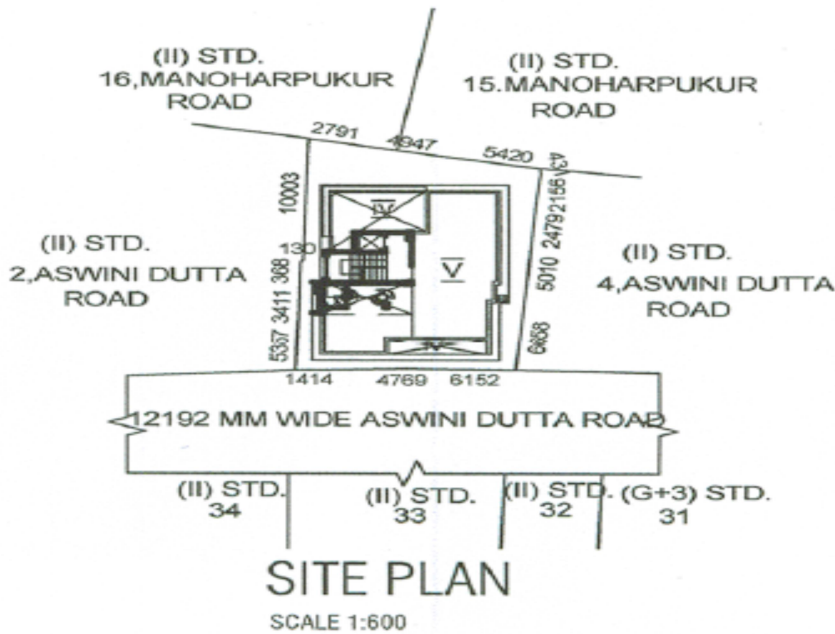

M/s. Narayan Saha

Realtor & Developers

140/1/77, Netaji Subhas Chandra Bose Road, 4/10 & 4/12, Azadgarh, Kolkata - 700 040

E Mail : sbapi13@rediffmail.com

Mobile No.-09331042742

Location Map with Latitude and Longitude for the Project named **RAJ VIRAJ ELLITE** at Premises No. 3, Aswini Dutta Road, under Ward No. 85 of Borough - 8 of KMC, Kolkata - 700029, WB, India, WB, India:

Latitude: 22.520114198201664

Longitude: 88.35624302883535

M/s NARAYAN SAHA

Narayan Saha
Proprietor

Date: 16-02-2026